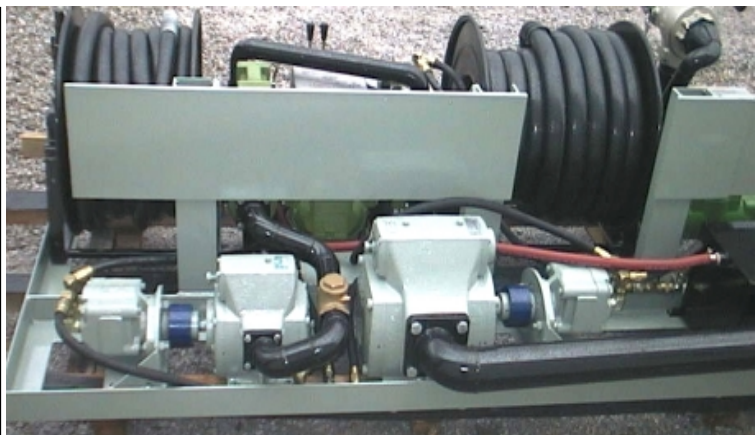

Hydraulically powered Dual Dispenser System

Ready to bolt-on dispenser packages for delivery tankers. Built with a wide range of equipment to suit any application. Hydraulically powered units can be certified & sealed to NSC standards prior to delivery. Built on heavy duty steel frames to suit your tanker.

Calibrated,
certified &
sealed prior to
delivery

Features

- Ebsray V30 pump with hydraulic drive for diesel - fitted with 80mm Kamlokked bulk outlet and 20m x 38mm hose on hydraulic rewind reel with Treloar 1290-40 38mm high flow manual nozzle with swivel.
- Diesel deliveries are metered through Sampi M30 80mm meter capable of handling flows to 1000 litres per minute.
- Petrol dispensing is by Ebsray V20 pump, sampi M7 flowmeter which handles up to 500 lpm.
- Both meters fitted with Liquip EMH400 digital counters
- Liquip ILS400 suction strainers fitted to both product inlets.
- 20m static discharge reel fitted.

We can design & build a dispensing system to suit your application.

Options include:

- Ebsray or Epex pumps
- Flowmeters with various flow ranges.
- Hose reels with geared or powered rewind.
- Nozzles to suit product and flows required.
- Hydraulics to suit your vehicle.

Rear view of pumpset showing hydraulically driven Ebsray V20 and V30 pumps and fabricated meter air-eliminator overflow. The overflow container has drain valve at front of the pumpset for easy drainage without removal of the container. Note the heavy duty steel mounting brackets which allows plenty of room to position mounting holes when installing on tanker chassis rails.