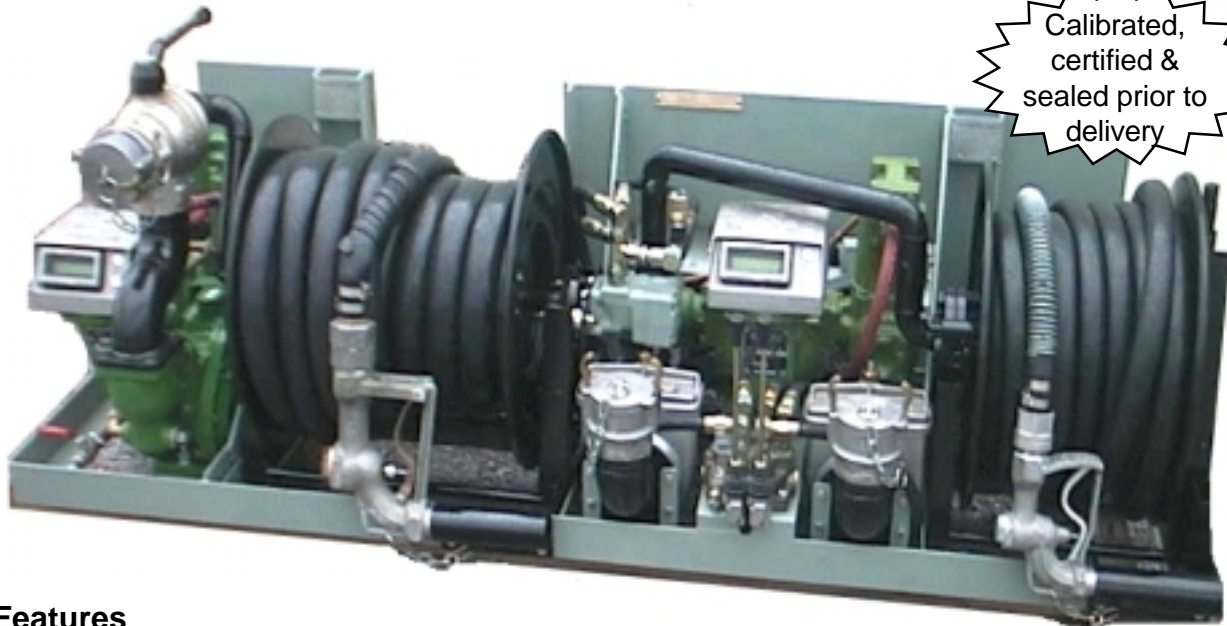

Hydraulically powered Dual Dispenser System

Ready to bolt-on dispenser packages for delivery tankers. Built with a wide range of equipment to suit any application. Hydraulically powered units can be certified & sealed to NSC standards prior to delivery. Built on heavy duty steel frames to suit your tanker.

Calibrated,
certified &
sealed prior to
delivery

Features

- Ebsray V30 pump with hydraulic drive for diesel - fitted with 80mm Kamlokked bulk outlet and 20m x 38mm hose on hydraulic rewind reel with Treloar 1290-40 38mm high flow manual nozzle with swivel.
- Diesel deliveries are metered through Sampi M30 80mm meter capable of handling flows to 1000 litres per minute.
- Petrol dispensing is by Ebsray V20 pump, sampi M7 flowmeter which handles up to 500 lpm.
- Both meters fitted with Liquip EMH400 digital counters
- Liquip ILS400 suction strainers fitted to both product inlets.
- 20m static discharge reel fitted.

We can design & build a dispensing system to suit your application.

Options include:

- Ebsray or Epex pumps
- Flowmeters with various flow ranges.
- Hose reels with geared or powered rewind.
- Nozzles to suit product and flows required.
- Hydraulics to suit your vehicle.

Rear view of pumpset showing hydraulically driven Ebsray V20 and V30 pumps and fabricated meter air-eliminator overflow. The overflow container has drain valve at front of the pumpset for easy drainage without removal of the container. Note the heavy duty steel mounting brackets which allows plenty of room to position mounting holes when installing on tanker chassis rails.