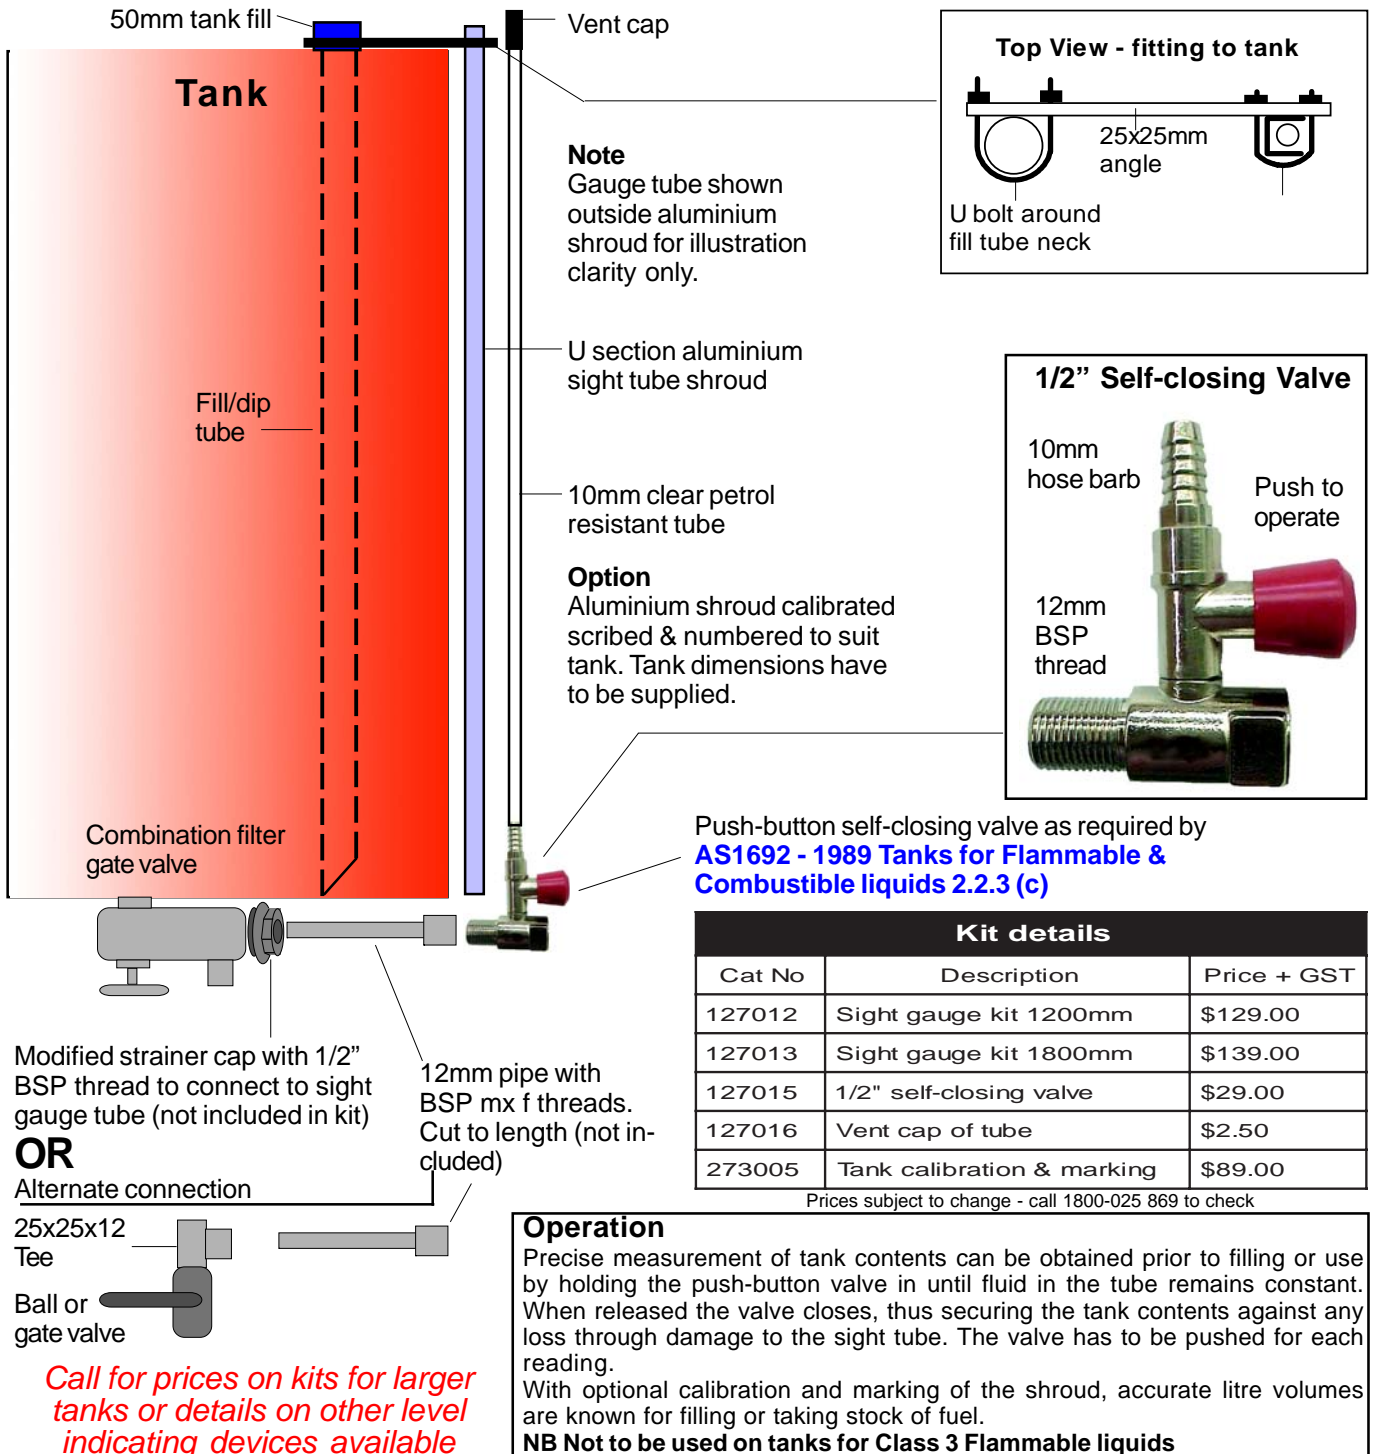

Tank Sight-gauge kit

from **Australian Fuelling Systems & Equipment**

Fuel & Lubrication Equipment and Fluid Handling Specialists

Kit to provide accurate indication of fluid levels in small tanks. Kit contains all components to fit to most standard 1000 to 2500 litre farm and industrial tanks. Some tanks may need additional or modified fittings. Please note that sight tubes are not to be fitted to tanks for Class 3 Flammable liquids (petrol, Avgas etc)